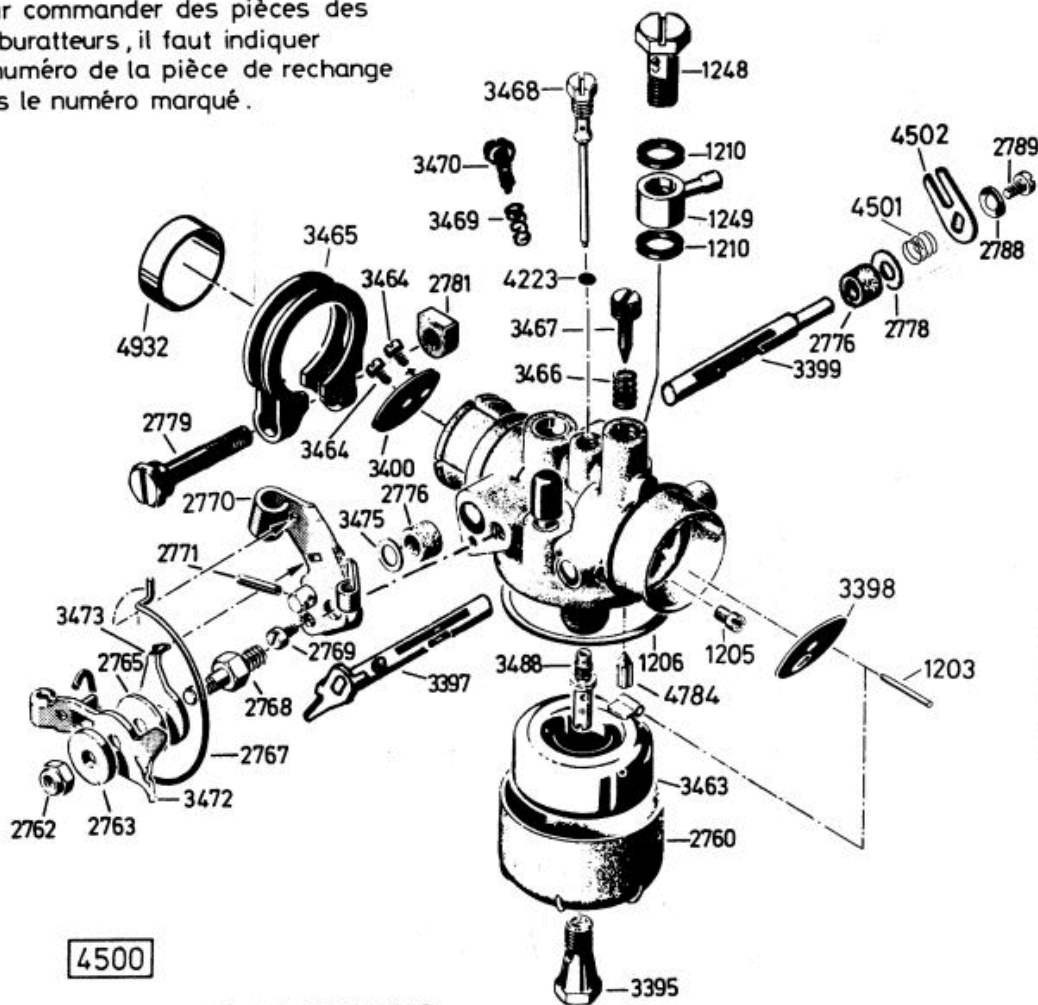

AS 53 B6 RB

Allrad Bezeichnung: AS 53 B6/RB Allrad Modell: AS 53 B6/RB Jahr: 2002

Allrad Bezeichnung: AS 53 B6/RB Allrad Modell: AS 53 B6/RB Jahr: 2002

4338

7541

AS 53 B6 RB

Allrad Bezeichnung: AS 53 B6/RB Allrad Modell: AS 53 B6/RB Jahr: 2002

4199

3632 -Rutschkupplung ohne Messer  
 -friction clutch without blade  
 -l'embrayage à friction sans lame

AS 53 B5  
AS 53 B6 RB

Allrad Bezeichnung: AS 53 B6/RB AllradÂ Â Modell: AS 53 B6/RBÂ Â Jahr: 2002

Pour commander des pièces des carburateurs, il faut indiquer le numéro de la pièce de rechange plus le numéro marqué .

4500

- AS 26 AH9, AS 26 AH9/3
- AS 27/2, AS 27/3
- AS 21-165/2, AS 21-165/3
- AS 53
- AS 45 B1A, AS 45 B3A, AS 45 B4
- AS 22, AS 22/3
- AS 28, AS 28/3, AS 28/4
- AS 55 B1