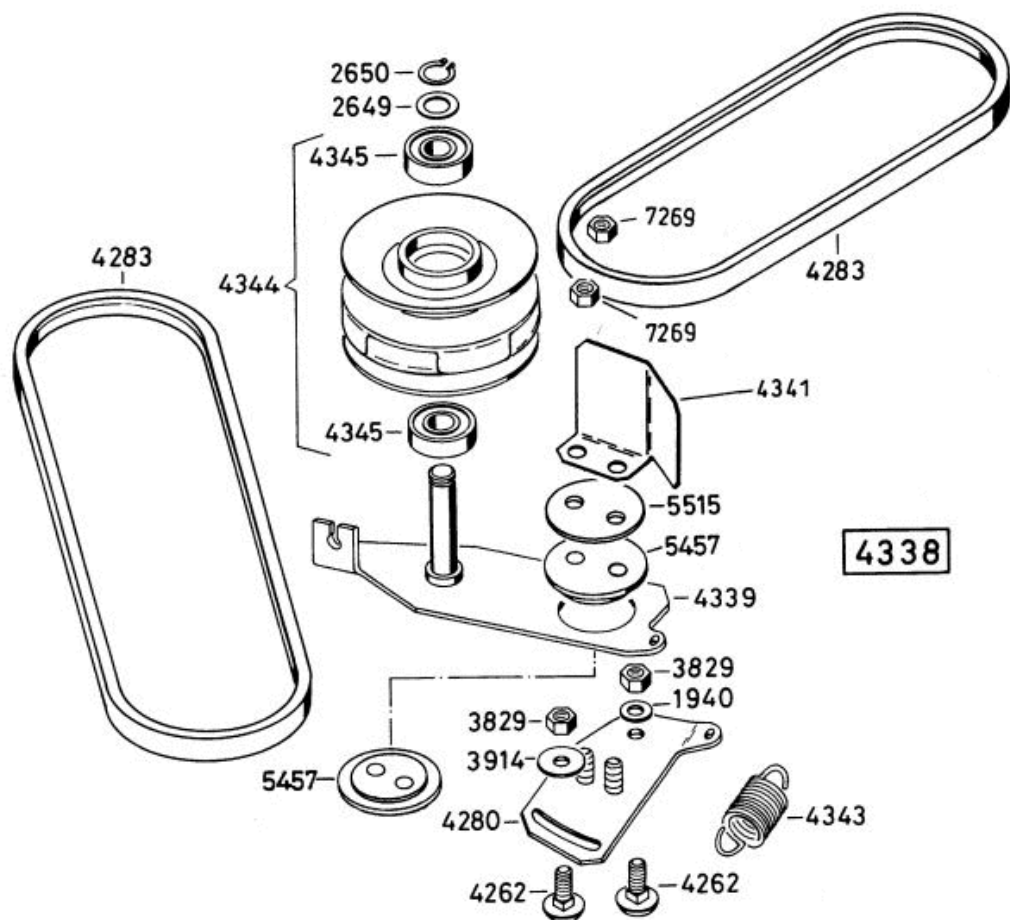

Allrad Bezeichnung: AS 53 B6/RB Allrad Modell: AS 53 B6/RB Jahr: 2002

AS 53 B5  
AS 53 B6 RB

**6137** Antriebsblock  
driving unit  
moteur complet

Allrad Bezeichnung: AS 53 B6/RB Allrad Modell: AS 53 B6/RB Jahr: 2002

Allrad Bezeichnung: AS 53 B6/RB Allrad Modell: AS 53 B6/RB Jahr: 2002

AS 53 B6 RB

Allrad Bezeichnung: AS 53 B6/RB Allrad Modell: AS 53 B6/RB Jahr: 2002

AS 53 B6 RB

Allrad Bezeichnung: AS 53 B6/RB Allrad Modell: AS 53 B6/RB Jahr: 2002

AS 53 B6 RB

Allrad Bezeichnung: AS 53 B6/RB Allrad Modell: AS 53 B6/RB Jahr: 2002

Allrad Bezeichnung: AS 53 B6/RB Allrad Modell: AS 53 B6/RB Jahr: 2002

4338

7541

AS 53 B6 RB

Allrad Bezeichnung: AS 53 B6/RB Allrad Modell: AS 53 B6/RB Jahr: 2002

Pour commander des pièces des carburateurs, il faut indiquer le numéro de la pièce de rechange plus le numéro marqué .

4500

- AS 26 AH9, AS 26 AH9/3
- AS 27/2, AS 27/3
- AS 21-165/2, AS 21-165/3
- AS 53
- AS 45 B1A, AS 45 B3A, AS 45 B4
- AS 22, AS 22/3
- AS 28, AS 28/3, AS 28/4
- AS 55 B1