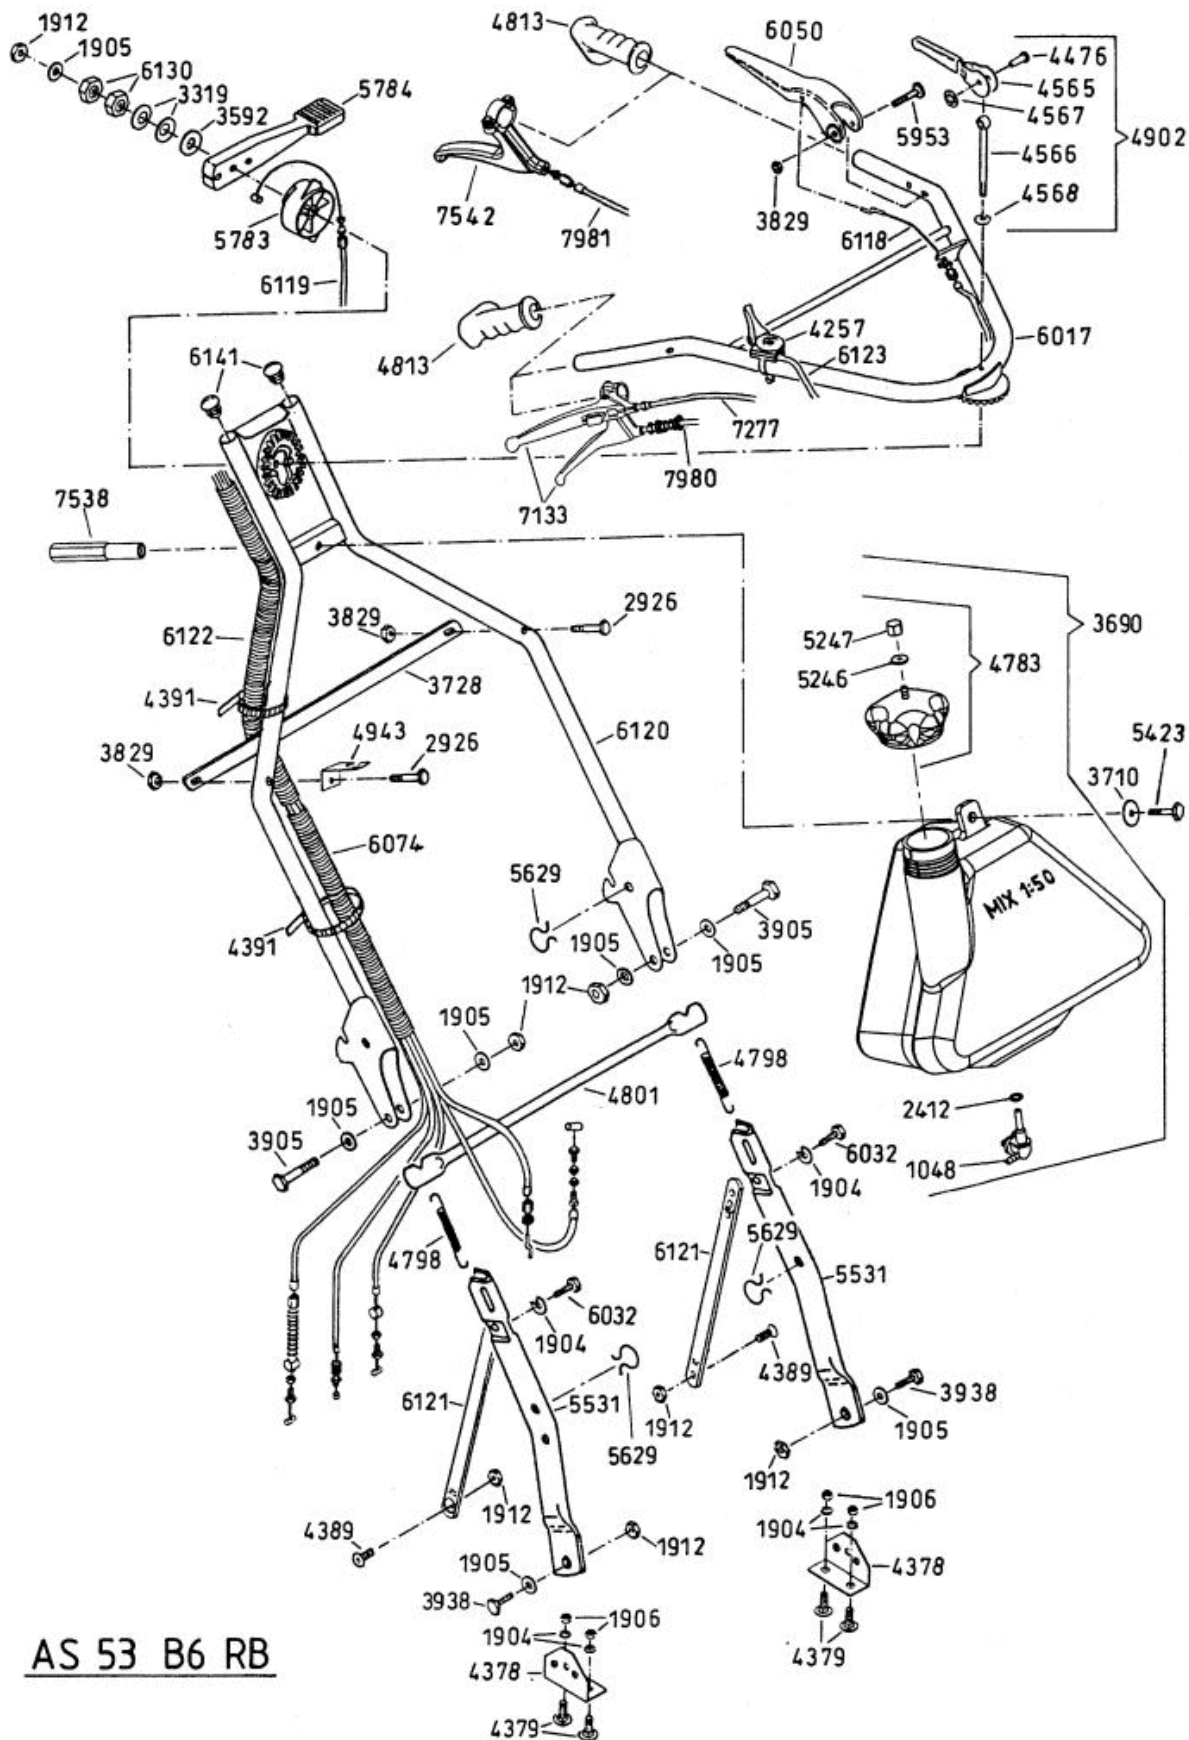

Allrad Bezeichnung: AS 53 B6/RB Allrad Modell: AS 53 B6/RB Jahr: 2002

AS 53 B5  
AS 53 B6 RB

**6137** Antriebsblock  
driving unit  
moteur complet

Allrad Bezeichnung: AS 53 B6/RB Allrad Modell: AS 53 B6/RB Jahr: 2002

Allrad Bezeichnung: AS 53 B6/RB Allrad Modell: AS 53 B6/RB Jahr: 2002

AS 53 B6 RB

Allrad Bezeichnung: AS 53 B6/RB Allrad Modell: AS 53 B6/RB Jahr: 2002

AS 53 B6 RB

Allrad Bezeichnung: AS 53 B6/RB Allrad Modell: AS 53 B6/RB Jahr: 2002

AS 53 B6 RB

Allrad Bezeichnung: AS 53 B6/RB Allrad Modell: AS 53 B6/RB Jahr: 2002

Allrad Bezeichnung: AS 53 B6/RB Allrad Modell: AS 53 B6/RB Jahr: 2002

4338

7541

AS 53 B6 RB

Allrad Bezeichnung: AS 53 B6/RB Allrad Modell: AS 53 B6/RB Jahr: 2002

Pour commander des pièces des carburateurs, il faut indiquer le numéro de la pièce de rechange plus le numéro marqué .

4500

- AS 26 AH9, AS 26 AH9/3
- AS 27/2, AS 27/3
- AS 21-165/2, AS 21-165/3
- AS 53
- AS 45 B1A, AS 45 B3A, AS 45 B4
- AS 22, AS 22/3
- AS 28, AS 28/3, AS 28/4
- AS 55 B1