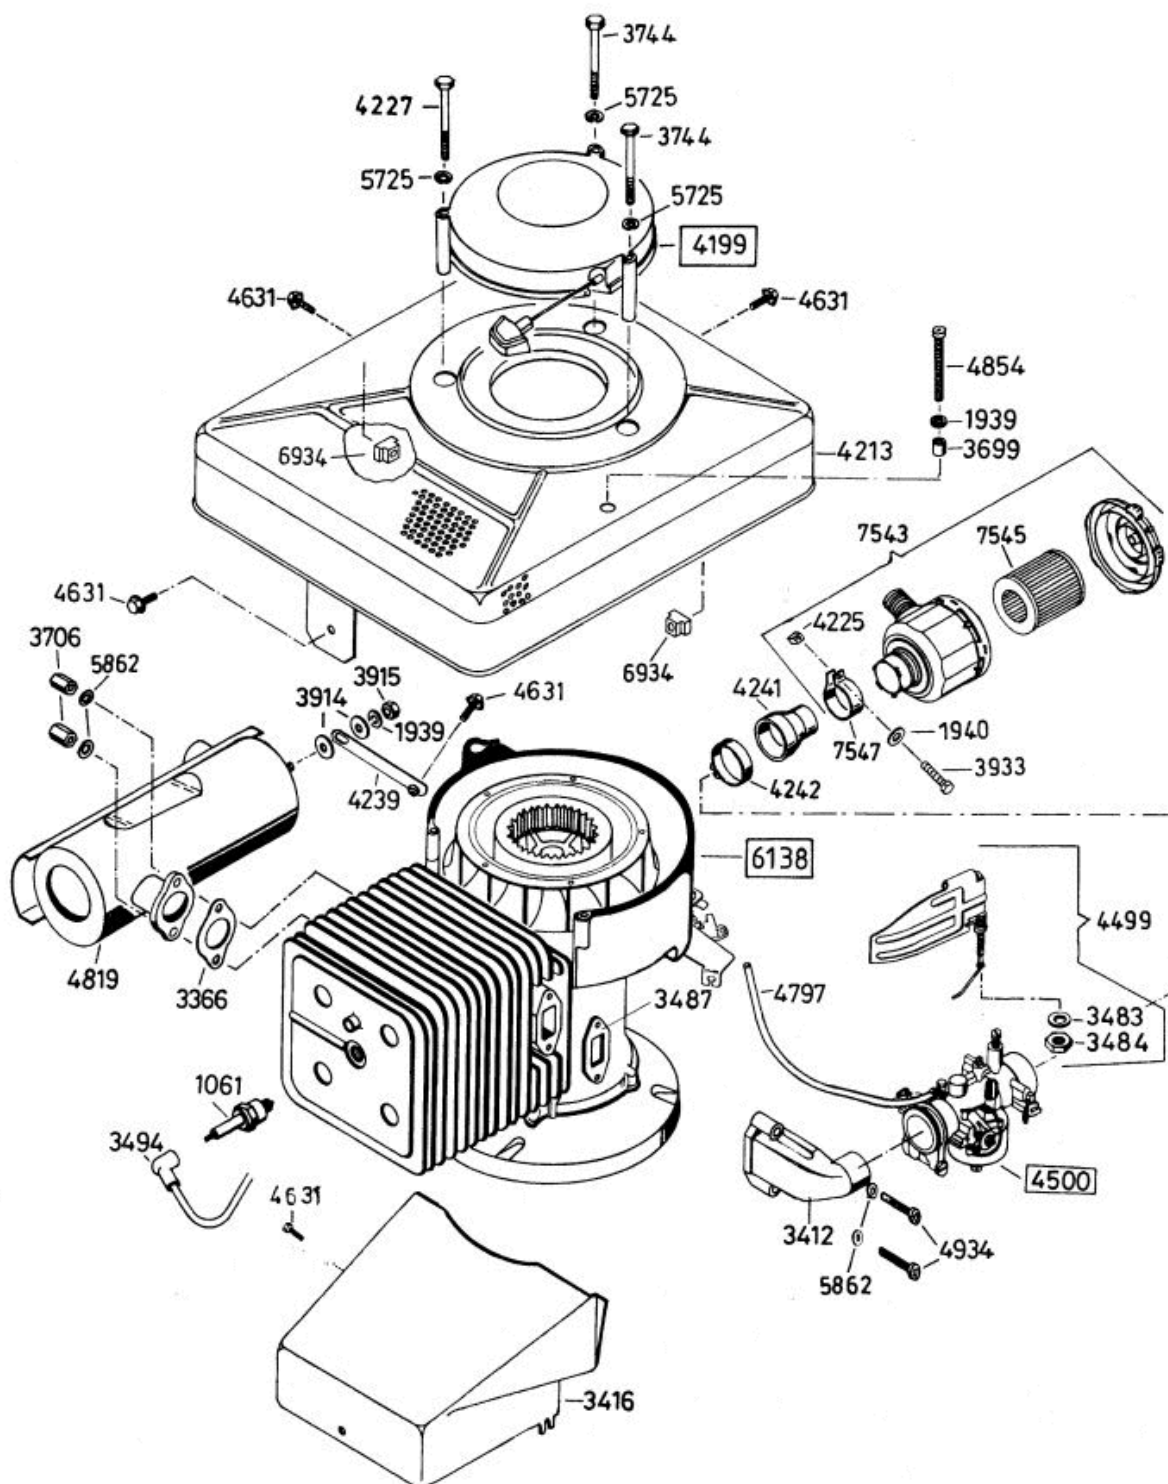

Allrad Bezeichnung: AS 53 B6/RB Allrad Modell: AS 53 B6/RB Jahr: 2002

AS 53 B5  
AS 53 B6 RB

**6137** Antriebsblock  
driving unit  
moteur complet

Allrad Bezeichnung: AS 53 B6/RB Allrad Modell: AS 53 B6/RB Jahr: 2002

Allrad Bezeichnung: AS 53 B6/RB Allrad Modell: AS 53 B6/RB Jahr: 2002

AS 53 B6 RB

Allrad Bezeichnung: AS 53 B6/RB Allrad Modell: AS 53 B6/RB Jahr: 2002

AS 53 B6 RB

Allrad Bezeichnung: AS 53 B6/RB Allrad Modell: AS 53 B6/RB Jahr: 2002

AS 53 B6 RB

Allrad Bezeichnung: AS 53 B6/RB Allrad Modell: AS 53 B6/RB Jahr: 2002

Allrad Bezeichnung: AS 53 B6/RB Allrad Modell: AS 53 B6/RB Jahr: 2002

4338

7541

AS 53 B6 RB

Allrad Bezeichnung: AS 53 B6/RB Allrad Modell: AS 53 B6/RB Jahr: 2002

Pour commander des pièces des carburateurs, il faut indiquer le numéro de la pièce de rechange plus le numéro marqué .

4500

- AS 26 AH9, AS 26 AH9/3
- AS 27/2, AS 27/3
- AS 21-165/2, AS 21-165/3
- AS 53
- AS 45 B1A, AS 45 B3A, AS 45 B4
- AS 22, AS 22/3
- AS 28, AS 28/3, AS 28/4
- AS 55 B1