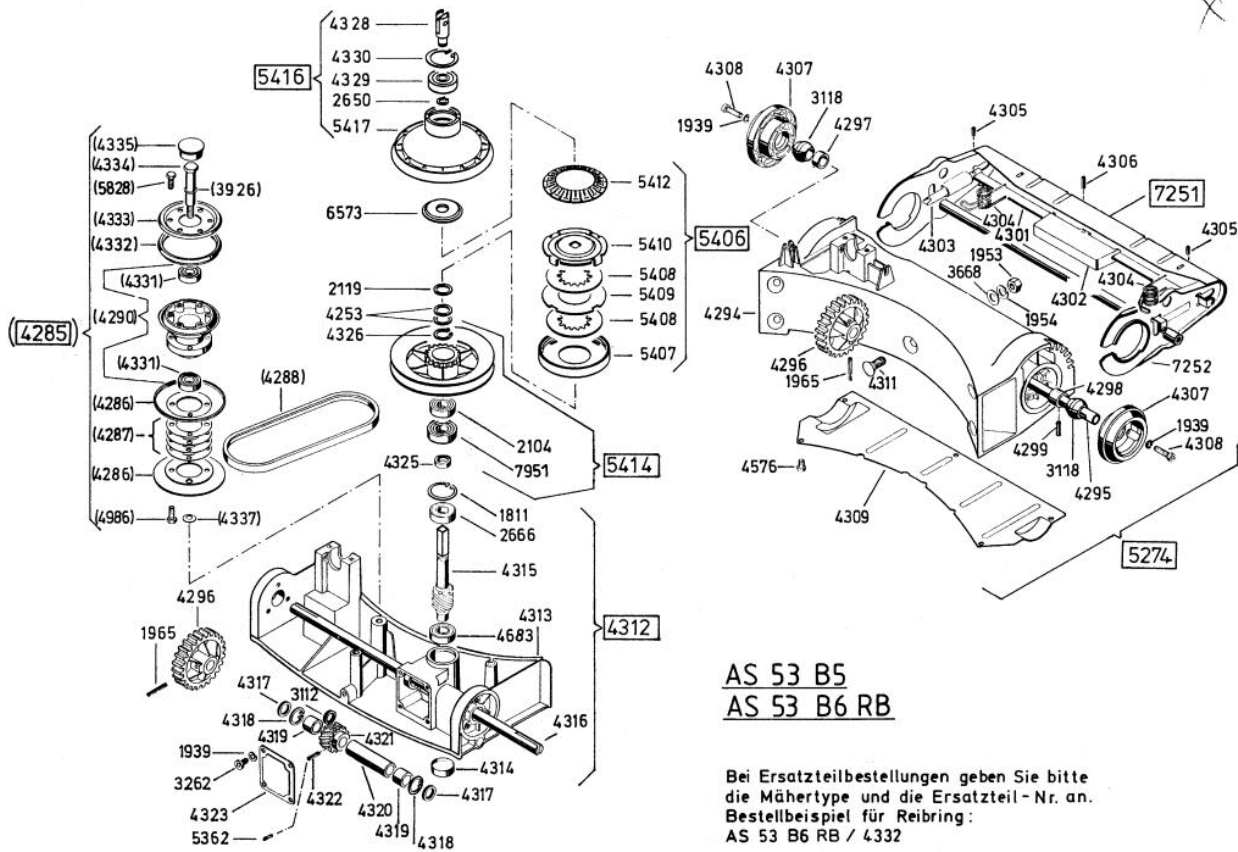

Allrad Bezeichnung: AS 53 B6/RB Allrad Modell: AS 53 B6/RB Jahr: 2002

AS 53 B5  
AS 53 B6 RB

**6137** Antriebsblock  
driving unit  
moteur complet

Allrad Bezeichnung: AS 53 B6/RB Allrad Modell: AS 53 B6/RB Jahr: 2002

Allrad Bezeichnung: AS 53 B6/RB Allrad Modell: AS 53 B6/RB Jahr: 2002

AS 53 B6 RB

Allrad Bezeichnung: AS 53 B6/RB Allrad Modell: AS 53 B6/RB Jahr: 2002

AS 53 B6 RB

Allrad Bezeichnung: AS 53 B6/RB Allrad Modell: AS 53 B6/RB Jahr: 2002

AS 53 B6 RB

Allrad Bezeichnung: AS 53 B6/RB Allrad Modell: AS 53 B6/RB Jahr: 2002

Allrad Bezeichnung: AS 53 B6/RB Allrad Modell: AS 53 B6/RB Jahr: 2002

4338

7541

AS 53 B6 RB

Allrad Bezeichnung: AS 53 B6/RB Allrad Modell: AS 53 B6/RB Jahr: 2002

Pour commander des pièces des carburateurs, il faut indiquer le numéro de la pièce de rechange plus le numéro marqué .

4500

- AS 26 AH9, AS 26 AH9/3
- AS 27/2, AS 27/3
- AS 21-165/2, AS 21-165/3
- AS 53
- AS 45 B1A, AS 45 B3A, AS 45 B4
- AS 22, AS 22/3
- AS 28, AS 28/3, AS 28/4
- AS 55 B1