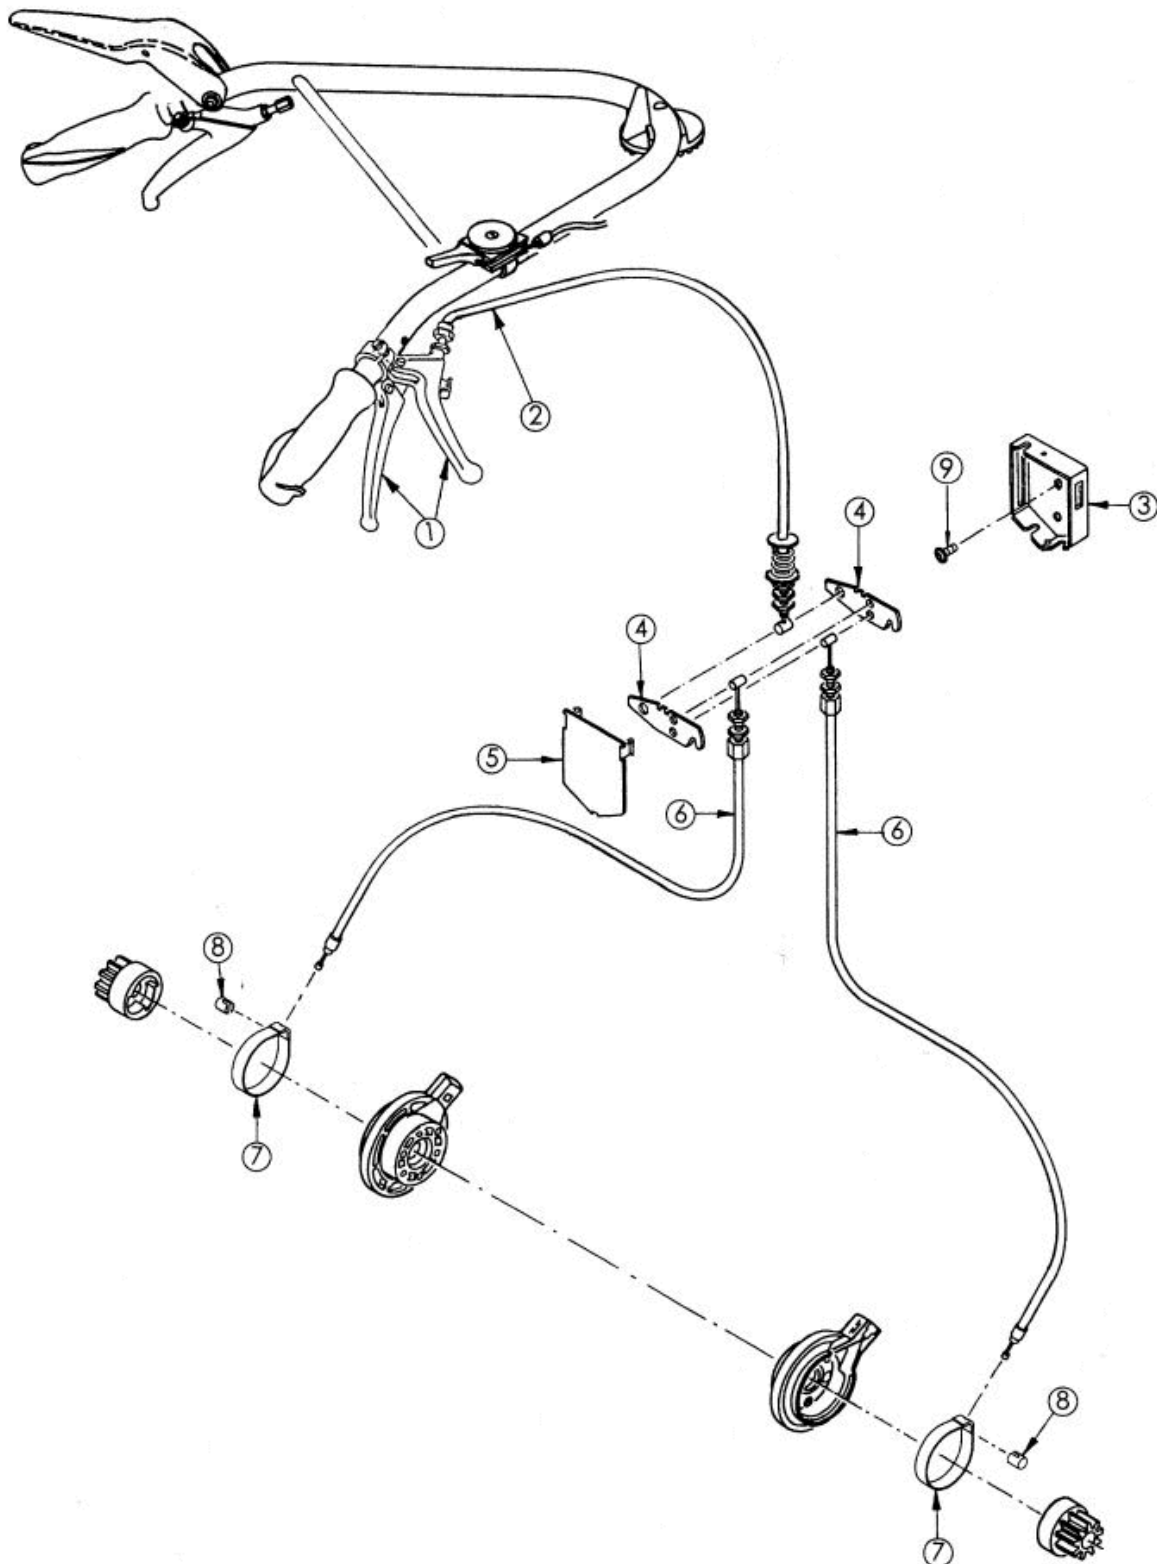

Allrad Bezeichnung: AS 53 B6/RB Allrad Modell: AS 53 B6/RB Jahr: 2002

AS 53 B5  
AS 53 B6 RB

**6137** Antriebsblock  
driving unit  
moteur complet

Allrad Bezeichnung: AS 53 B6/RB Allrad Modell: AS 53 B6/RB Jahr: 2002

Allrad Bezeichnung: AS 53 B6/RB Allrad Modell: AS 53 B6/RB Jahr: 2002

AS 53 B6 RB

Allrad Bezeichnung: AS 53 B6/RB Allrad Modell: AS 53 B6/RB Jahr: 2002

AS 53 B6 RB

Allrad Bezeichnung: AS 53 B6/RB Allrad Modell: AS 53 B6/RB Jahr: 2002

AS 53 B6 RB

Allrad Bezeichnung: AS 53 B6/RB Allrad Modell: AS 53 B6/RB Jahr: 2002

Allrad Bezeichnung: AS 53 B6/RB Allrad Modell: AS 53 B6/RB Jahr: 2002

4338

7541

AS 53 B6 RB

Allrad Bezeichnung: AS 53 B6/RB Allrad Modell: AS 53 B6/RB Jahr: 2002

Pour commander des pièces des carburateurs, il faut indiquer le numéro de la pièce de rechange plus le numéro marqué .

4500

- AS 26 AH9, AS 26 AH9/3
- AS 27/2, AS 27/3
- AS 21-165/2, AS 21-165/3
- AS 53
- AS 45 B1A, AS 45 B3A, AS 45 B4
- AS 22, AS 22/3
- AS 28, AS 28/3, AS 28/4
- AS 55 B1